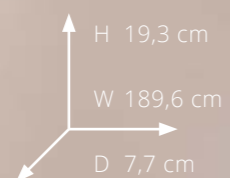

Custom
Soundbar:
KW3213H 1896

STEEL
CONSTRUCTION