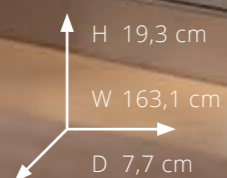

Custom
Soundbar:
KR3213C 1673

STEEL
CONSTRUCTION

Custom
Soundbar:
KW3213H 1631

STEEL
CONSTRUCTION

55"

65"

CUSTOM

CUSTOMIZABLE IN BOTH LOOKS AND LENGTH
(from 120 cm to 190 cm)