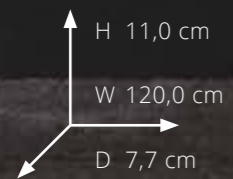

Soundbar:
KW3308H 1200

STEEL
CONSTRUCTION