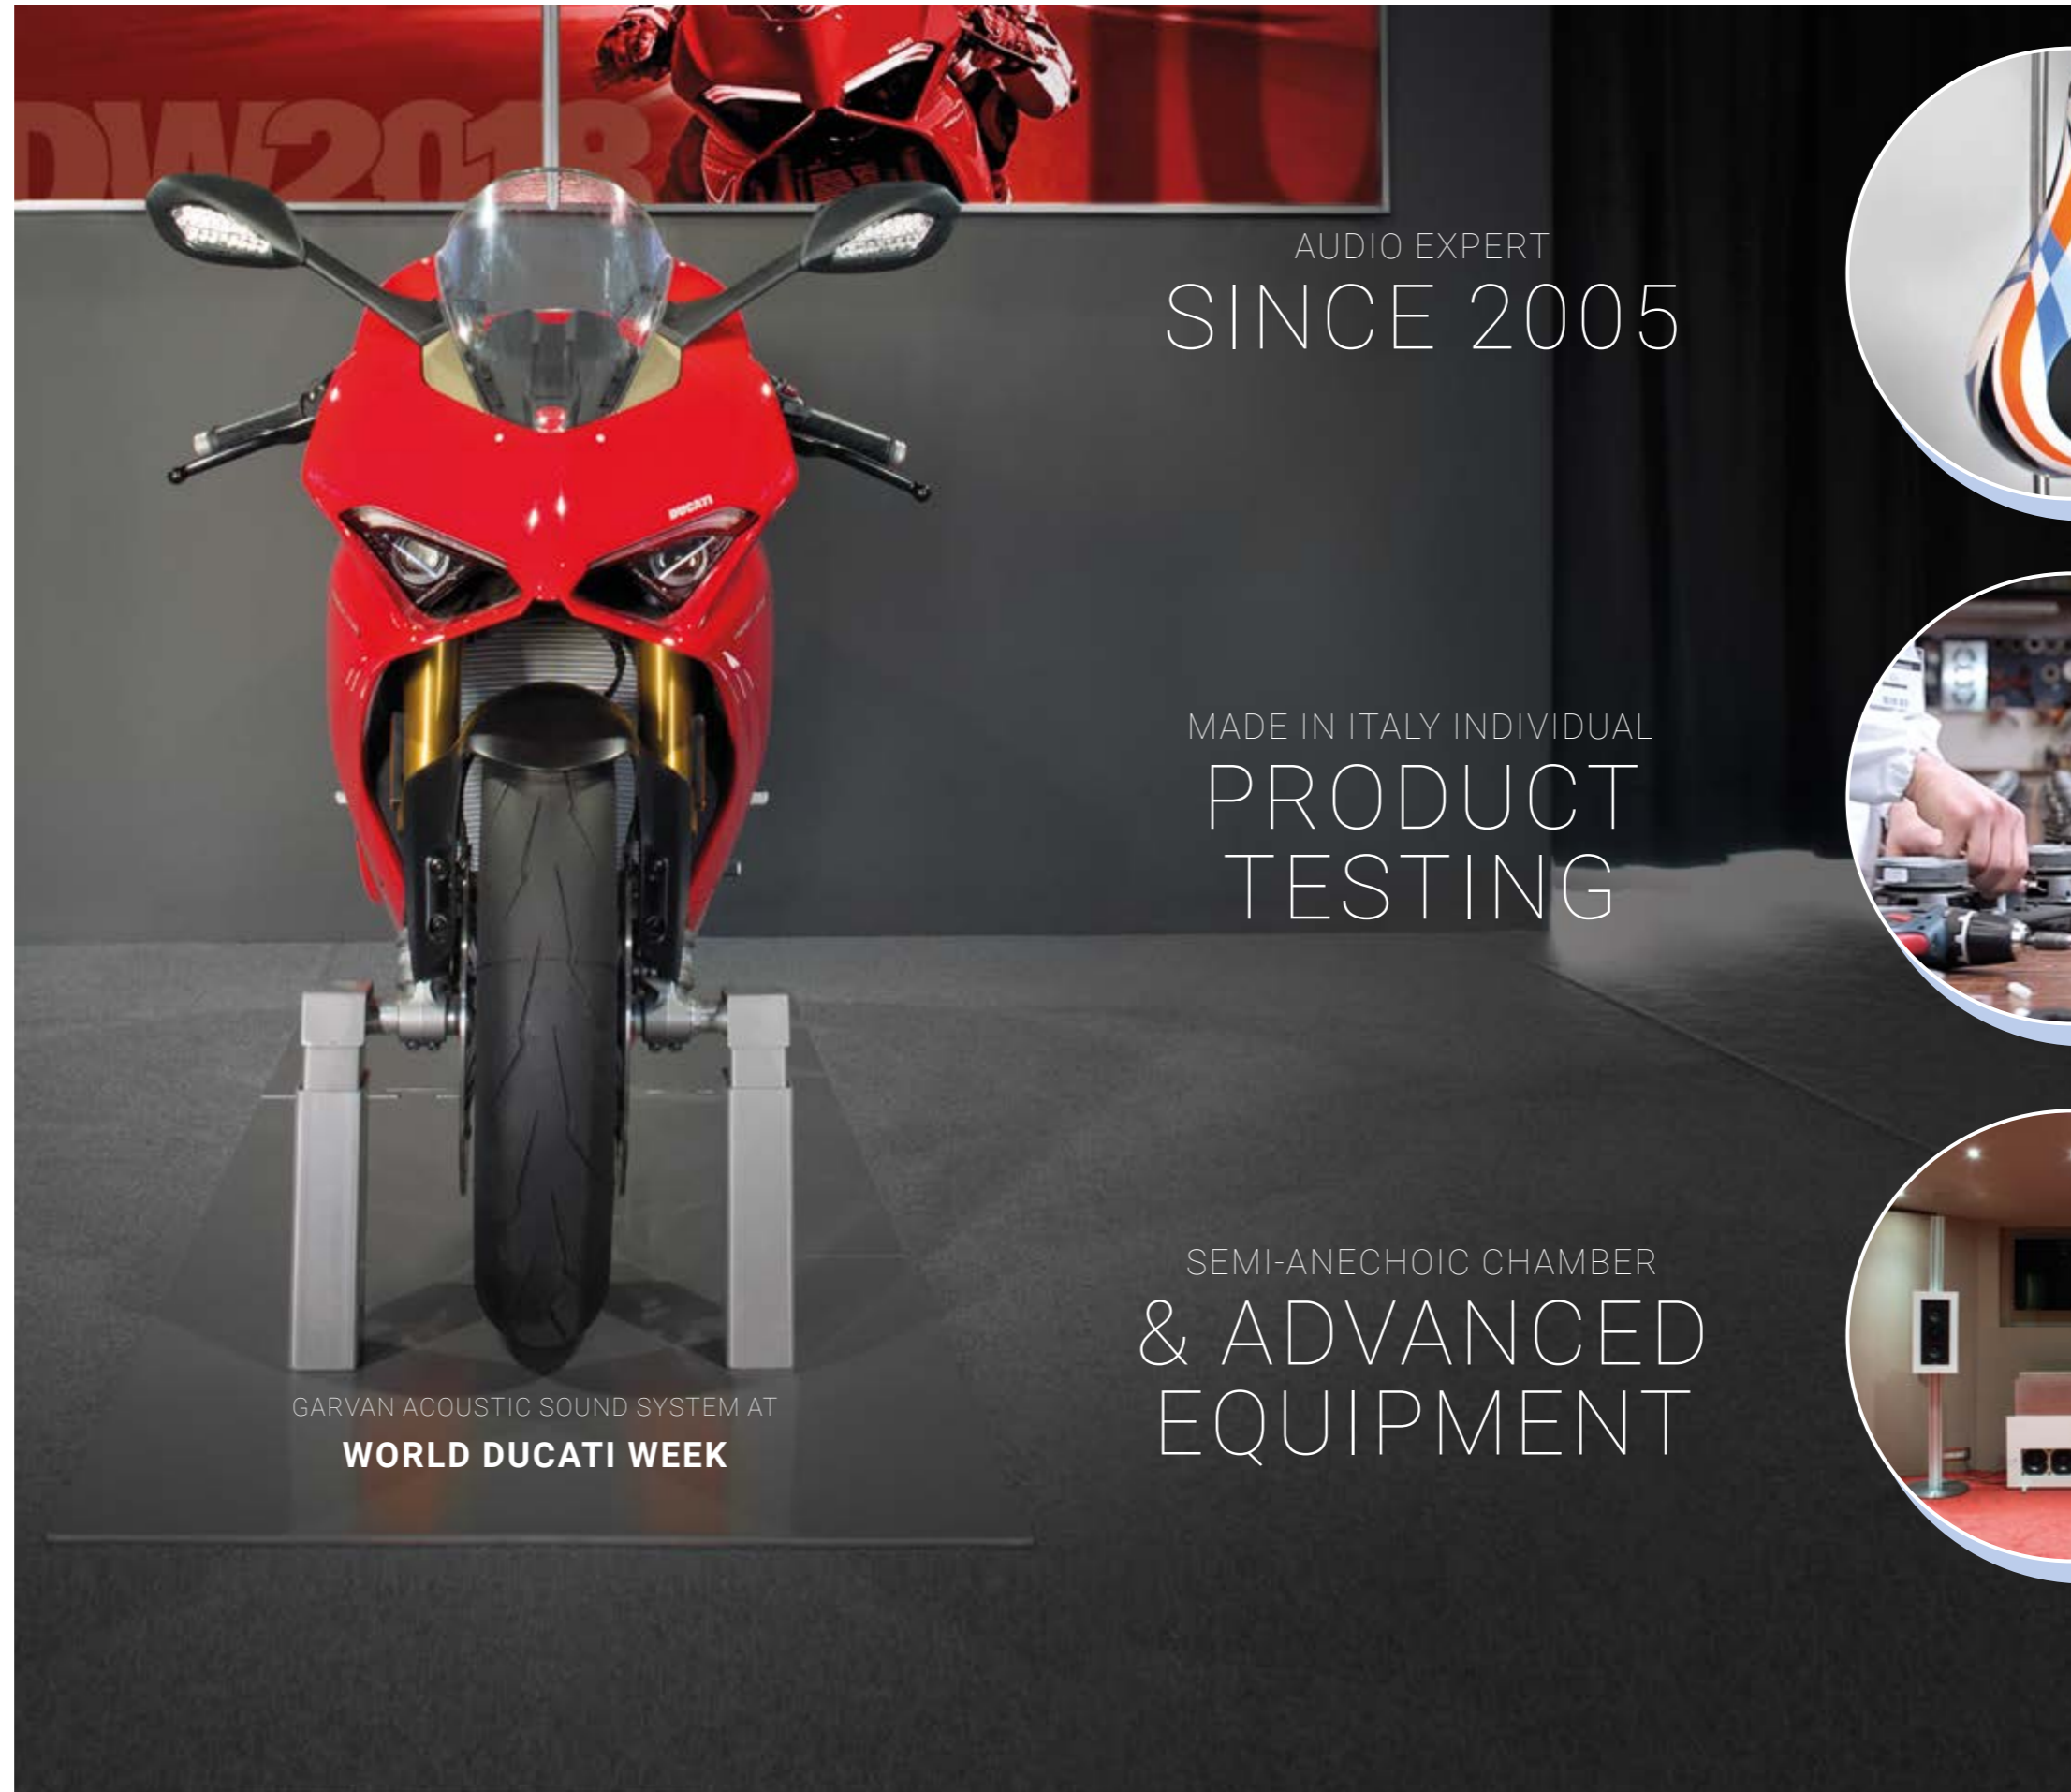

AUDIO EXPERT
SINCE 2005

MADE IN ITALY INDIVIDUAL
PRODUCT
TESTING

SEMI-ANECHOIC CHAMBER
& ADVANCED
EQUIPMENT

GARVAN ACOUSTIC SOUND SYSTEM AT
WORLD DUCATI WEEK