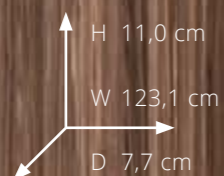

STEEL
CONSTRUCTION