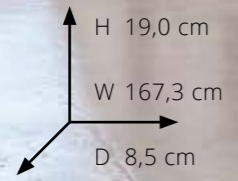

Custom
Soundbar:
KR3213C 1673

STEEL
CONSTRUCTION