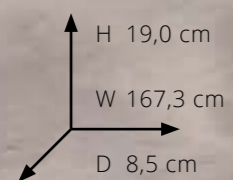

from 120 cm to 190 cm and more

CUSTOMIZED
LENGTH

MADE OF
STEEL

IN-WALL - ON-WALL - BOOKSHELF
INSTALLATION

Custom
Soundbar:
KR3213C 1673

STEEL
CONSTRUCTION

EN The Garvan Acoustic in-wall soundbar offers a high-class audio experience, and is designed to integrate harmoniously and elegantly into any environment. Made with a robust steel structure, this soundbar is customizable in both looks and length, in order to perfectly adapt to different desires and needs. Connectable to any high-quality Home Theater amplifier, it guarantees superior sound performance over traditional soundbars.