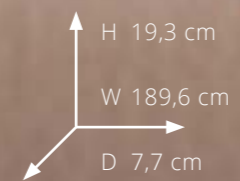

Custom
Soundbar:
KW3213H 1896