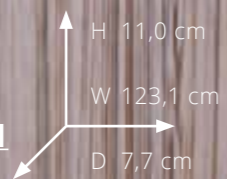

Custom
Soundbar:
KW3308H 1231

STEEL
CONSTRUCTION