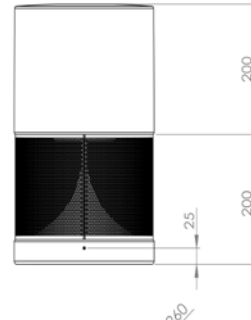

SN116

TecnoPolymer

OUTDOOR 360° LOUDSPEAKERS

Loudspeaker (8 Ω)

Loudspeaker
+ Led WhiteLoudspeaker
+ Led RGBLine transformer
G-Former™

Green	
Anthracite	
Gray	
White	
Corten effect	

SN116V	SN116V-W	SN116V-R
SN116A	SN116A-W	SN116A-R
SN116Y	SN116Y-W	SN116Y-R
SN116B	SN116B-W	SN116B-R
SN116Z	SN116Z-W	SN116Z-R

Code: **TRT055**

Material	TecnoPolymer
Type	Pneumatic suspension
Loudspeaker Ø (cm)	1 x 13,0
Power RMS (W)	50
Max Power (W)	100
Frequency response (Hz)	60 - 18K
Sensitivity dB (2,83V/1m)	88
Nominal impedance (Ω)	8
International Protection IP	35
Temperature range (°C)	-20 / +80
Dimensions H x W x D (cm)	40,0 x 26,0 x 26,0
Weight (Kg)	3,60

Nominal power (W)	50
-------------------	----

Input voltage (V) 70 / 100

Frequency response (Hz)	40 - 21K
-------------------------	----------

Output power on 8 Ω (W) 50,0-37,5-25,0

Dimensions H x W x D (cm)	7,2 x 7,2 x 3,8
---------------------------	-----------------

Weight (Kg) 0,41

The TRT055 is a 70V / 100V toroidal transformer specifically designed for outdoor use.

Ground anti-theft kit

Code
HRX031Dimensions H x W x D (cm)
33,0 x 15,0 x 10,0Marine
Speaker

	White LED	RGB LED
Power supply	24 V	24 V
Power	8,5 W	12 W
Dimmable	√	√
Led colour temperature	3000 K	Red - Green - Blue
Emission angle	120°	120°
Operating temperature	-20 °C (min) +45 °C (max)	-20 °C (min) +45 °C (max)