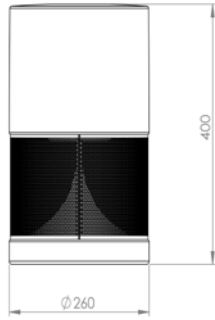

SN116

TecnoPolymer

OUTDOOR 360° LOUDSPEAKERS

Loudspeaker (8 Ω)

Loudspeaker
+ Led WhiteLoudspeaker
+ Led RGBLine transformer
G-Former™

Green	
Anthracite	
Gray	
White	
Corten effect	

SN116V	SN116V-W	SN116V-R
SN116A	SN116A-W	SN116A-R
SN116Y	SN116Y-W	SN116Y-R
SN116B	SN116B-W	SN116B-R
SN116Z	SN116Z-W	SN116Z-R

Code: **TRT055**

Material	TecnoPolymer
Type	Pneumatic suspension
Loudspeaker Ø (cm)	1 x 13,0
Power RMS (W)	50
Max Power (W)	100
Frequency response (Hz)	60 - 18K
Sensitivity dB (2,83V/1m)	88
Nominal impedance (Ω)	8
International Protection IP	35
Temperature range (°C)	-20 / +80
Dimensions H x W x D (cm)	40,0 x 26,0 x 26,0
Weight (Kg)	3,60

Nominal power (W)	50
-------------------	----

Input voltage (V) 70 / 100

Frequency response (Hz)	40 - 21K
-------------------------	----------

Output power on 8 Ω (W) 50,0-37,5-25,0

Dimensions H x W x D (cm)	7,2 x 7,2 x 3,8
---------------------------	-----------------

Weight (Kg) 0,41

The TRT055 is a 70V / 100V toroidal transformer specifically designed for outdoor use.

Ground anti-theft kit

Code
HRX031Dimensions H x W x D (cm)
33,0 x 15,0 x 10,0Marine
Speaker

	White LED	RGB LED
Power supply	24 V	24 V
Power	8,5 W	12 W
Dimmable	√	√
Led colour temperature	3000 K	Red - Green - Blue
Emission angle	120°	120°
Operating temperature	-20 °C (min) +45 °C (max)	-20 °C (min) +45 °C (max)