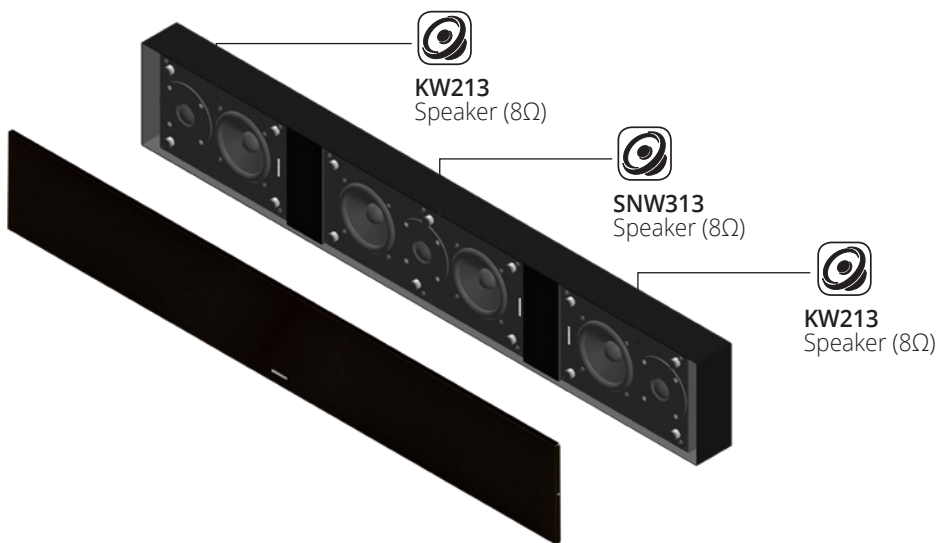

### KW3213

Type Left + Center + Right

Power RMS (W) 75+150+75

Power MAX (W) 150+300+150

Woofer Ø (cm) 13,0

Tweeter voice coil Ø (cm) 2,5

Dimensions H x W x D (cm)

19,3 x (from 120 to 190) x 7,7 (cm)