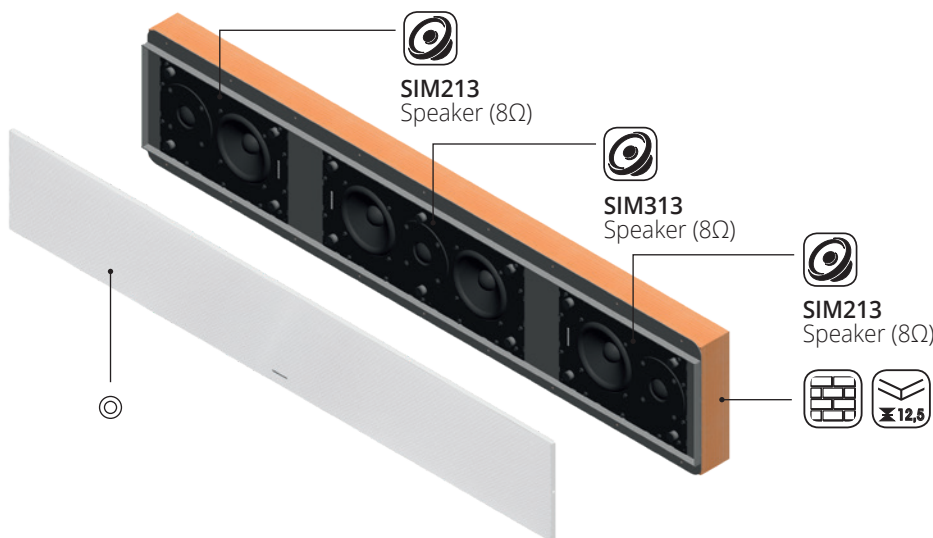

KR3213

Type Left + Center + Right

Power RMS (W) 75+150+75

Power MAX (W) 150+300+150

Woofer Ø (cm) 13,0

Tweeter voice coil Ø (cm) 2,5

Front Cover H x W (cm)

19,0 x (from 120 to 190)

Overall Installation H x W x D

25,0 x (from 120 to 190) x 8,5 (cm)

⦿ **KR3213F** _ _ _ _

🌈 **KR3213C** _ _ _ _