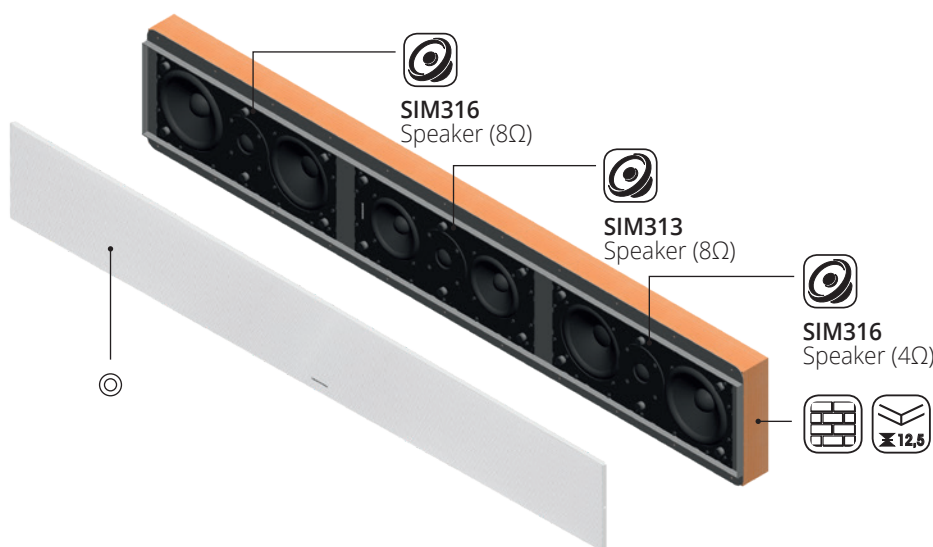

KR3316

Type Left + Center + Right

Power RMS (W) 75+150+75

Power MAX (W) 150+300+150

Woofer Ø (cm) 16,0 / 13,0

Passive Radiator Ø (cm) 16,0

Tweeter voice coil Ø (cm) 2,5

Front Cover H x W (cm)

19,0 x (from 145 to 190)

Overall Installation H x W x D

25,0 x (from 145 to 190) x 8,5 (cm)

⦿ **KR3316F** _ _ _ _

🌈 **KR3316C** _ _ _ _