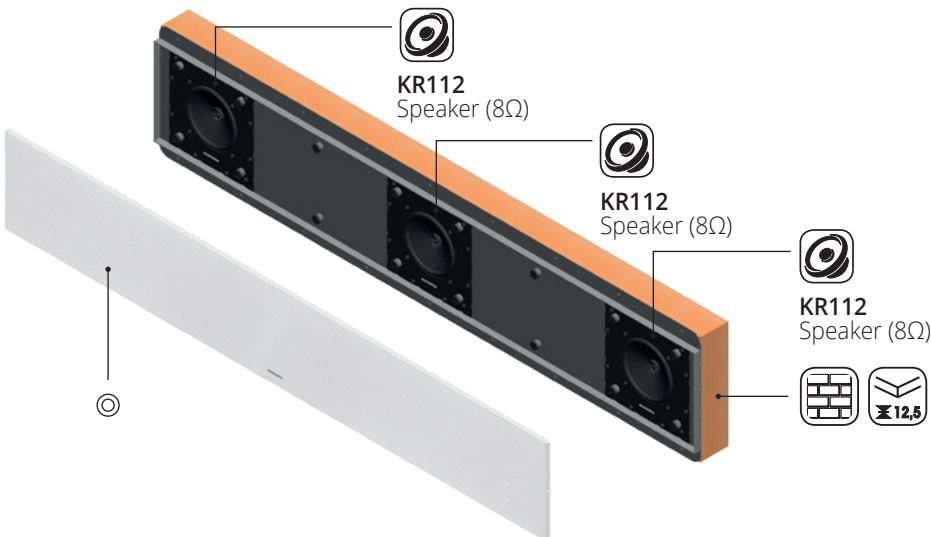

# IN-WALL SOUNDBARS *CUSTOMIZED LENGTH\**

Incasso filo muro e cartongesso - Encastrément ras du mur et plaques de plâtre - Einbau wandbündig und für Gipskarton

## KR3308

**Type** Left + Center + Right  
**Power RMS (W)** 90+90+90  
**Power MAX (W)** 180+180+180  
**Woofer** Ø (cm) 8,8  
**Tweeter voice coil** Ø (cm) 2,0  
**Front Cover H x W (cm)** 11,0 x (from 120 to 190)  
**Overall Installation H x W x D** 17,0 x (from 120 to 190) x 8,5 (cm)

## KR3112

**Type** Left + Center + Right  
**Power RMS (W)** 50+50+50  
**Power MAX (W)** 100+100+100  
**Woofer** Ø (cm) 13,0  
**Tweeter voice coil** Ø (cm) 1,4  
**Front Cover H x W (cm)** 19,0 x (from 120 to 190)  
**Overall Installation H x W x D** 25,0 x (from 120 to 190) x 8,5 (cm)

### KW3213

Type Left + Center + Right

Power RMS (W) 75+150+75

Power MAX (W) 150+300+150

Woofer Ø (cm) 13,0

Tweeter voice coil Ø (cm) 2,5

Dimensions H x W x D (cm)

19,3 x (from 120 to 190) x 7,7 (cm)