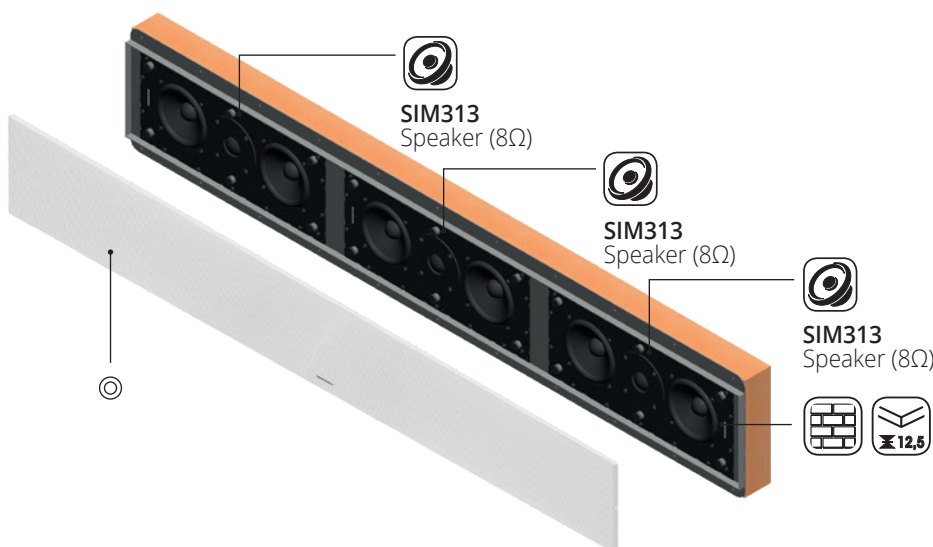

KR3313

Type Left + Center + Right

Power RMS (W) 150+150+150

Power MAX (W) 300+300+300

Woofer Ø (cm) 13,0

Tweeter voice coil Ø (cm) 2,5

Front Cover H x W (cm)

19,0 x (from 145 to 190)

Overall Installation H x W x D

25,0 x (from 145 to 190) x 8,5 (cm)

⦿ **KR3313F** _ _ _ _

🌈 **KR3313C** _ _ _ _

* In the last four digits of the code, insert the custom length of the soundbar in mm

* Nelle ultime quattro cifre del codice inserire la lunghezza della soundbar in mm

Example: **KR3308F 1 3 5 0**

Soundbar length 1350 mm

Lunghezza soundbar 1350 mm