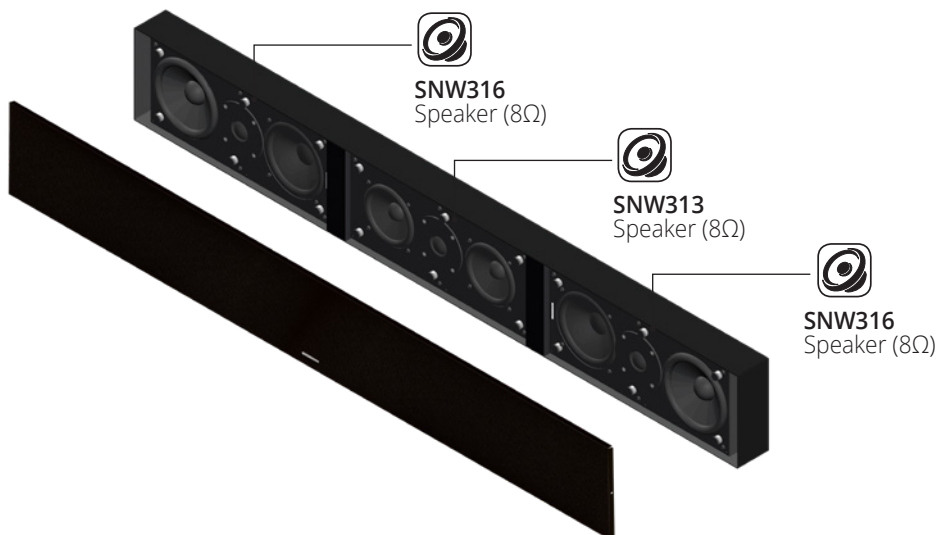

KW3316

Type Left + Center + Right

Power RMS (W) 75+150+75

Power MAX (W) 150+300+150

Woofer Ø (cm) 16,0 / 13,0

Passive Radiator Ø (cm) 16,0

Tweeter voice coil Ø (cm) 2,5

Dimensions H x W x D (cm)

19,3 x (from 145 to 190) x 7,7 (cm)

● KW3316H_ _ _ _

● KW3316C_ _ _ _