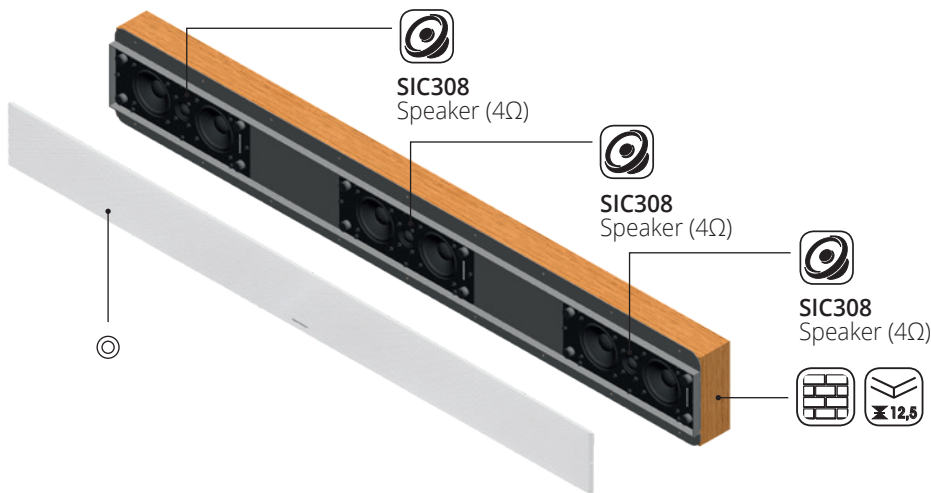

# IN-WALL SOUNDBARS *CUSTOMIZED LENGTH\**

Incasso filo muro e cartongesso - Encastrément ras du mur et plaques de plâtre - Einbau wandbündig und für Gipskarton

## KR3308

**Type** Left + Center + Right  
**Power RMS (W)** 90+90+90  
**Power MAX (W)** 180+180+180  
**Woofer** Ø (cm) 8,8  
**Tweeter voice coil** Ø (cm) 2,0  
**Front Cover H x W (cm)** 11,0 x (from 120 to 190)  
**Overall Installation H x W x D** 17,0 x (from 120 to 190) x 8,5 (cm)

## KR3112

**Type** Left + Center + Right  
**Power RMS (W)** 50+50+50  
**Power MAX (W)** 100+100+100  
**Woofer** Ø (cm) 13,0  
**Tweeter voice coil** Ø (cm) 1,4  
**Front Cover H x W (cm)** 19,0 x (from 120 to 190)  
**Overall Installation H x W x D** 25,0 x (from 120 to 190) x 8,5 (cm)

### KW3213

Type Left + Center + Right

Power RMS (W) 75+150+75

Power MAX (W) 150+300+150

Woofer Ø (cm) 13,0

Tweeter voice coil Ø (cm) 2,5

Dimensions H x W x D (cm)

19,3 x (from 120 to 190) x 7,7 (cm)