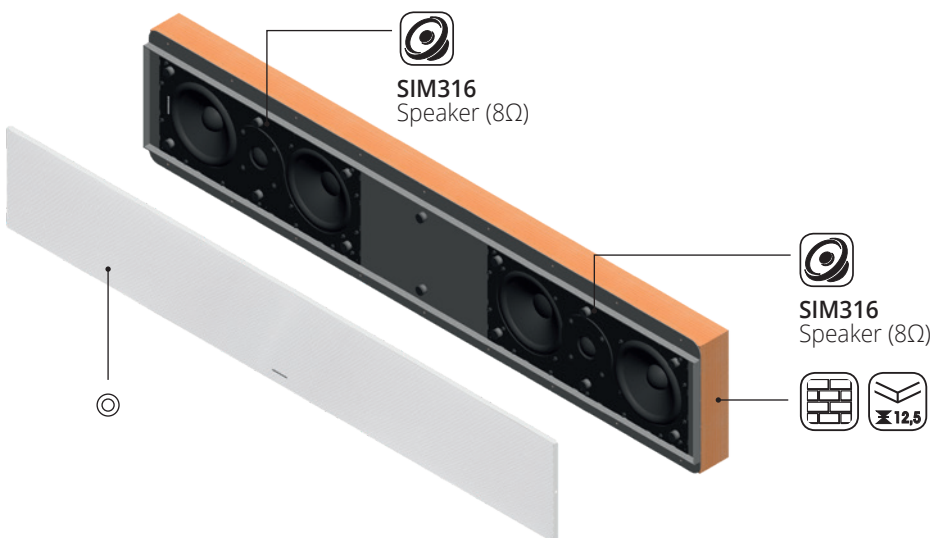

KR3112

Type Left + Center + Right
Power RMS (W) 50+50+50
Power MAX (W) 100+100+100
Woofer Ø (cm) 13,0
Tweeter voice coil Ø (cm) 1,4
Front Cover H x W (cm) 19,0 x (from 120 to 190)
Overall Installation H x W x D 25,0 x (from 120 to 190) x 8,5 (cm)

⊙ KR3112F_---
● KR3112C_---

KR2316

Type Left + Right
Power RMS (W) 75+75
Power MAX (W) 150+150
Woofer Ø (cm) 16,0
Passive Radiator Ø (cm) 16,0
Tweeter voice coil Ø (cm) 2,5
Front Cover H x W (cm) 19,0 x (from 120 to 190)
Overall Installation H x W x D 25,0 x (from 120 to 190) x 8,5 (cm)

⊙ KR2316F_---
● KR2316C_---