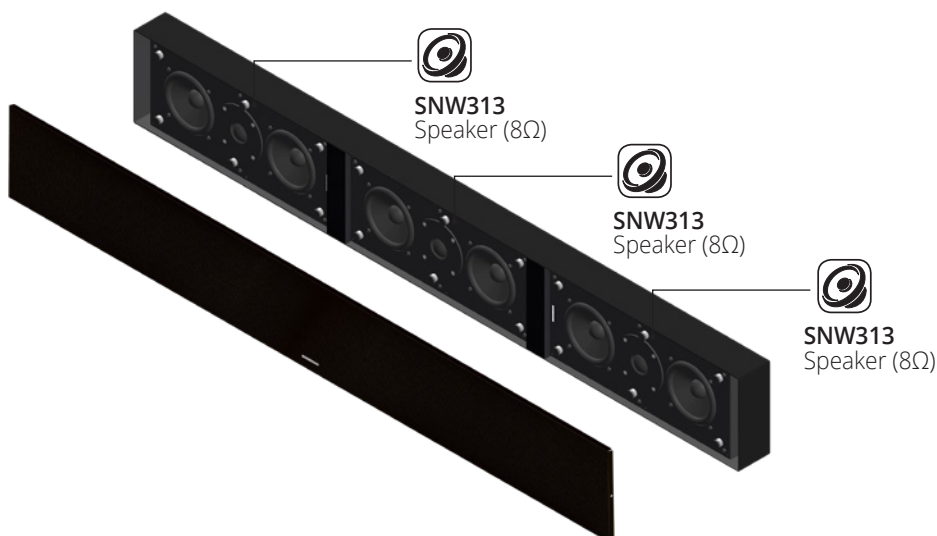

KW3313

Type Left + Center + Right

Power RMS (W) 150+150+150

Power MAX (W) 300+300+300

Woofer Ø (cm) 13,0

Tweeter voice coil Ø (cm) 2,5

Front Cover H x W (cm)

19,0 x (from 145 to 190)

Dimensions H x W x D

19,3 x (from 145 to 190) x 7,7 (cm)

● KW3313H_ _ _ _

● KW3313C_ _ _ _

* In the last four digits of the code, insert the custom length of the soundbar in mm

* Nelle ultime quattro cifre del codice inserire la lunghezza della soundbar in mm

Example: **KR3308H 1 3 5 0**

Soundbar lenght 1350 mm

Lunghezza soundbar 1350 mm