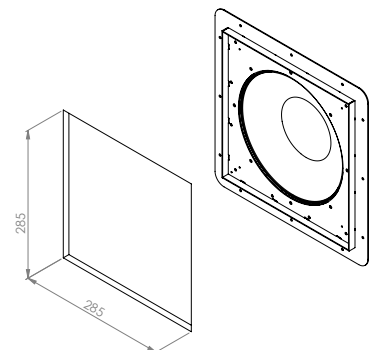

White Front cover

Code: **51AXX1**

Dimensions HxWxD (cm) 28,0 x 28,0 x 0,3

Weight (Kg) 0,47

Finishes White fabric

Loudspeaker

Code (4 + 4 Ω): **WIC125**

Type Subwoofer (AW440 amplifier)

Dimensions HxWxD (cm) 28,0 x 28,0 x 12,0

Weight (Kg) 3,10

Frame

Code: **CC2828**

Dimensions HxWxD (cm) 34,0 x 34,0 x 1,5

Installation hole plasterboard HxWxD (cm) 28,5 x 28,5 x 13,3 **D1**

Weight (Kg) 0,79

Materials Steel